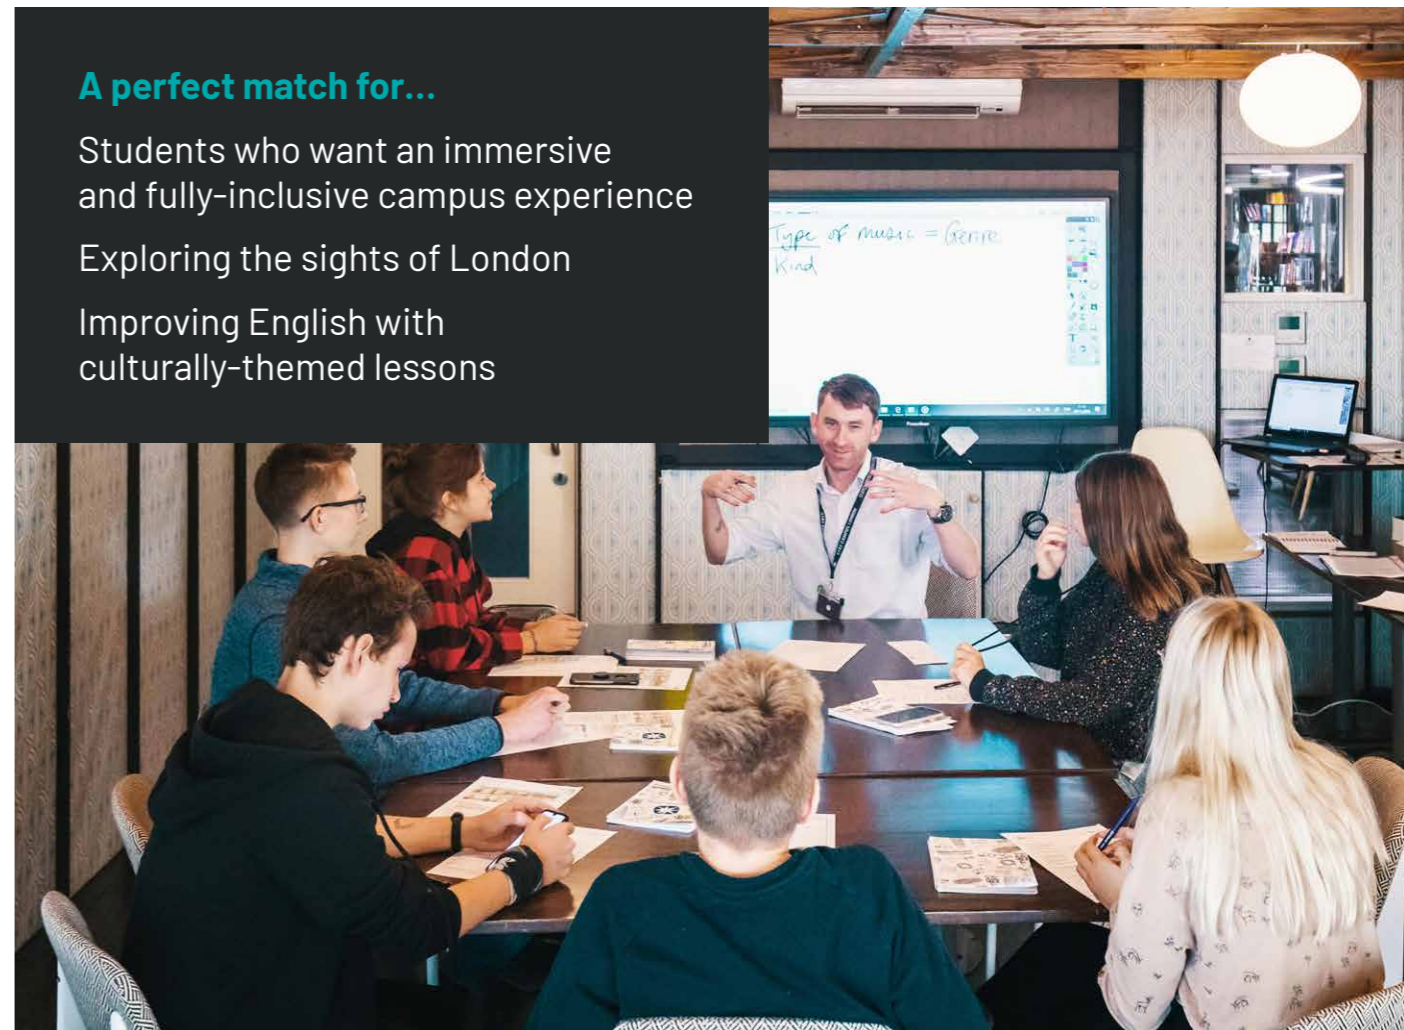

Students are immersed in the vibrant city of London, hailed as the finest city for students. Our unique programme seamlessly links classroom education with captivating field trips, allowing our Young Learners to delve into British culture and witness history unfold before their eyes.

They will explore renowned landmarks, expand their vocabulary, and acquire practical knowledge while honing their English skills. From iconic attractions to hidden gems, London's sites become an extension of the classroom, offering an enriching learning experience.

A perfect match for...

Students who want an immersive and fully-inclusive campus experience
Exploring the sights of London
Improving English with culturally-themed lessons

DISCOVER LONDON